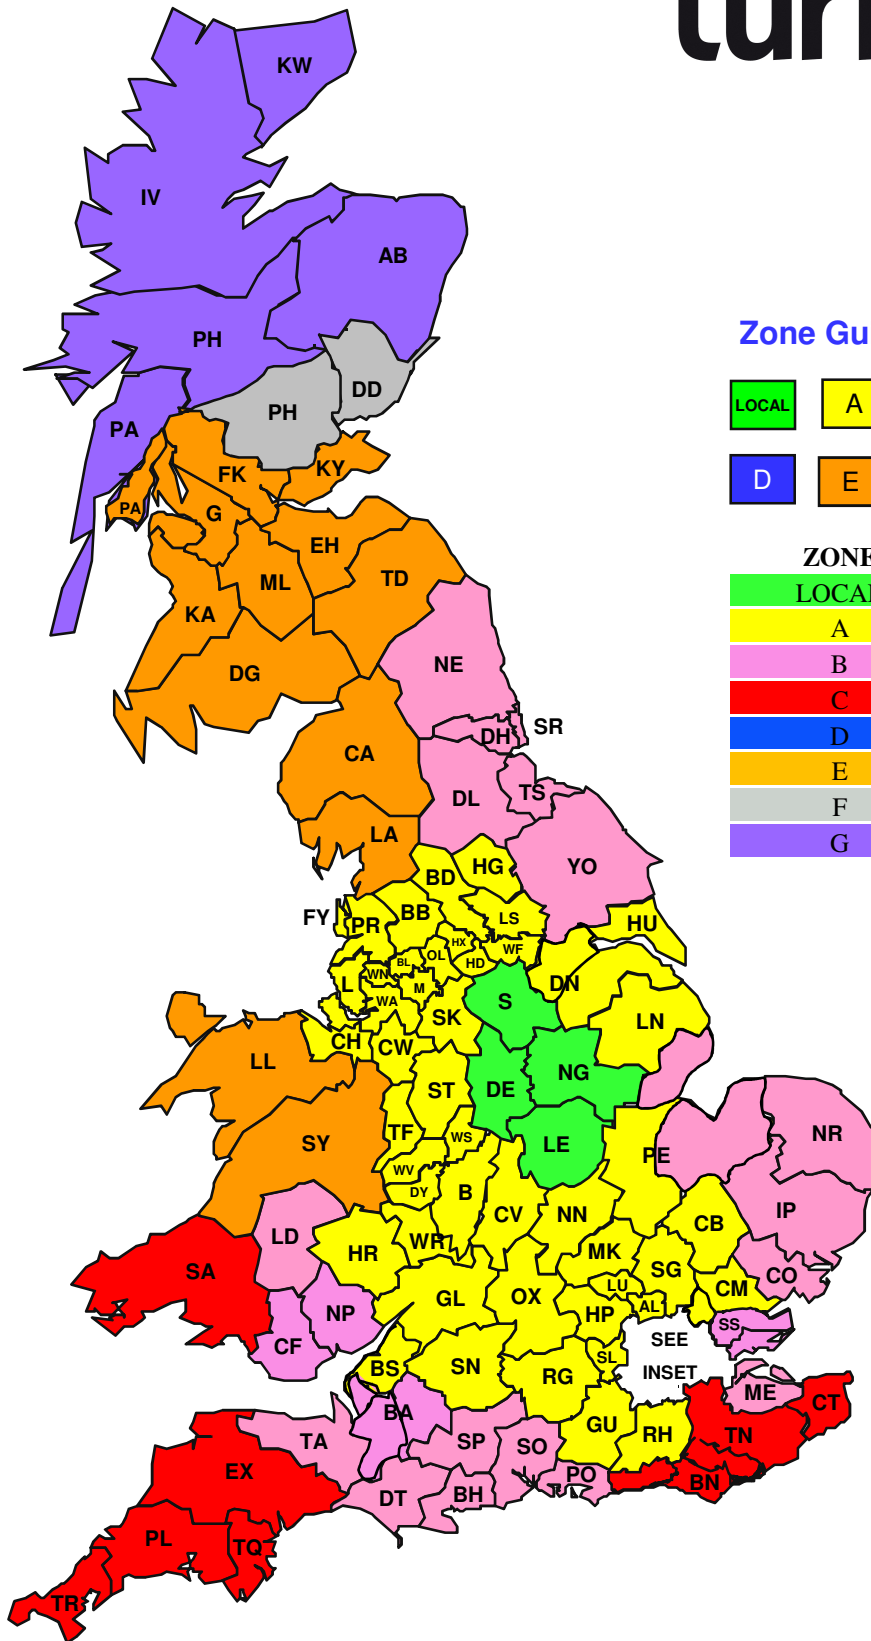

POSTCODE ZONE DIAGRAM

Zone Guide By Colour

ZONE	PRICE
LOCAL	£50.00
A	£100.00
B	£150.00
C	£175.00
D	£120.00
E	£195.00
F	£200.00
G	£300.00

LONDON