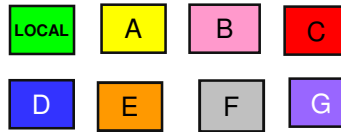

POSTCODE ZONE DIAGRAM

Zone Guide By Colour

ZONE	PRICE
LOCAL	£50.00
A	£100.00
B	£150.00
C	£175.00
D	£120.00
E	£195.00
F	£200.00
G	£300.00

LONDON