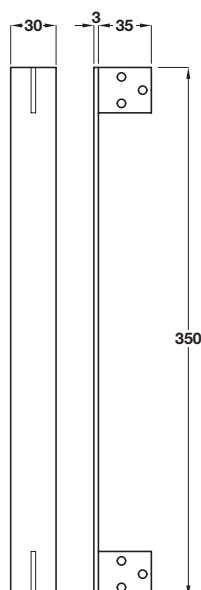

Contract digital lock

- > Knob operated
- > For internal and external applications
- > For doors 35-65 mm thick
- > Single user codes 4-10 digits
- > Number of combinations: 40,000
- > Easy code changing
- > With 60 mm backset deadlocking tubular latch
- > Non handed suitable for left or right handed applications
- > Optional holdback
- > Order qty: 1 pc

Finish
Satin chrome

Cat. No.
912.06.114

5

Anti-thrust plate

- > Edge fixing, heavy duty lock guard, to prevent attack on locks fitted to outward opening doors
- > Suits virtually every lock type
- > Anti-tamper screws included
- > Stainless steel
- > Order qty: 1 pc

Finish
Bright stainless steel

Cat. No.
911.59.280

Door Locking and Security: Access Control