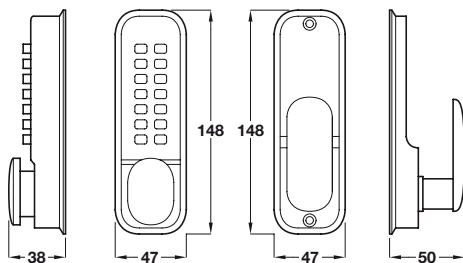

Contract digital lock

- > Knob operated
- > For internal and external applications
- > For doors 35-65 mm thick
- > Single user codes 4-10 digits
- > Number of combinations: 40,000
- > Easy code changing
- > With 60 mm backset deadlocking tubular latch
- > Non handed suitable for left or right handed applications
- > Optional holdback
- > Order qty: 1 pc

Finish
Satin chrome

Cat. No.
912.06.114

5

Anti-thrust plate

- > Edge fixing, heavy duty lock guard, to prevent attack on locks fitted to outward opening doors
- > Suits virtually every lock type
- > Anti-tamper screws included
- > Stainless steel
- > Order qty: 1 pc